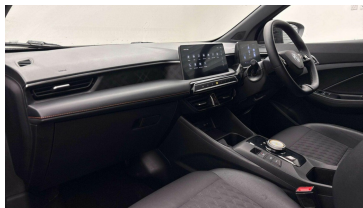

MANGOLETSI
400+ New & Used MG's
Finance from 8.9% APR
www.mangoletsi.com

2025(25) MG MG3 1.5 Hybrid+ Trophy Auto Euro 6 (s/s) 5dr

£14,250

Overview

Mileage	16,542 miles
Fuel Type	Petrol/Electric Hybrid
Engine Size	1.5 l
Bodystyle	Hatchback
Transmission	Automatic
Exterior Colour	Black
Previous Owners	1
Registration	LC25TXS

10.25in Colour Touchscreen, 12v Power Socket, 16in Alloy Wheels - Atlas, 2nd Row 60-40 Split Fold Seat, 3 Driving Modes - Eco - Sport - Normal, 3 Energy Regenerative Modes - 1-2-3, 360 Degree Camera with Rear Sensor, 4 Way Adjust Steering Column - Reach-Rake, 6-Speaker Audio System, 7in Driver Display, ABS and EBD, Active Emergency Braking with Pedestrian and Bicycle Detection, Adaptive Cruise Control, Adjustable Rear Headrests, Alarm and Immobiliser, Apple CarPlay and Android Auto, Automatic Air Conditioning, Automatic Headlamps, Blind Zone Detection with Lane Change Assist, Bluetooth Connection, DAB Audio, Driver Attention Alert, Drivers 6-Way Adjustable Seat, Drivers Seat Belt Reminder, EBA, ESP, Electric Parking Brake with Auto Hold, Electrically Adjustable - Folding - Heated - Body Colour Door Mirrors, Follow Me Home Headlights, Forward Collision Warning, Front Centre Armrest with Storage, Front Cup Holder, Front Dual Airbags, Front Interior Courtesy Light with Time Delay and Reading Lights, Front Passenger Airbag Deactivation Switch, Front Seat Belt 3-Point with Pretensioner and Load Limiter, Front Seat Map Pockets, Front Side Airbags, Front Sun Visors with Driver and Passenger Mirrors, Front and Rear Electric Windows with Drivers One-Touch Up-Down, Front and Rear Passenger Seat Belt Reminder, Heated Front Seats, Heated Rear Window, Hill Start Assist, Intelligent Headlamp Control, Intelligent Speed Limit Assist, Keyless Entry, LED Centre Brake Light, LED Daytime Running Lights, Lane Keep Assist with Lane Departure Warning System, Leather Style Multifunction Steering Wheel, Multifunctional Steering Wheel, Passengers 4-Way Adjustable Seat, Projector LED Headlights, Radio and AUX-USB MP3, Rain Sensor Wiper, Rear Cross Traffic Alert, Rear ISOFIX x2, Rear Parking Camera with Sensor, Rear Parking Sensors, Rear Privacy Glass, Remote Central Locking with Fold-Away Key, Satellite Navigation with Speed Limit Recognition, Side Airbag Curtain, Steering Wheel - Heated, Traffic Jam Assist, Trip Computer, Tyre Pressure Monitoring, USB Port x1 at Rear - Power Only - Type A, iSmart Phone Connectivity, x2 USB Ports at Front - x1 Functionality USB-A Data and Power - x1 USB C Power Only - and x1 in Rearview Mirror USB-A Power Only

LOCATION