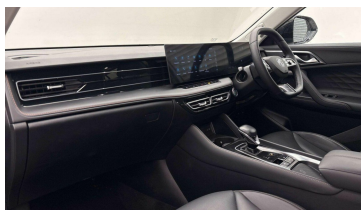

MANGOLETSI

400+ New & Used MG's
Finance from 8.9% APR
www.mangoletsi.com

2025(25) MG HS 1.5 T-GDI Trophy DCT Euro 6 (s/s) 5dr

£19,270 was £19,548

Overview

Mileage	18,130 miles
Fuel Type	Petrol
Engine Size	1.5 l
Bodystyle	Hatchback
Transmission	Automatic
Exterior Colour	White
Previous Owners	1
Registration	LC25OKE

12.3in Colour Touchscreen, 12.3in Virtual Driver Information Display, 12v Power Socket, 19in Alloy Wheels - Diamond Cut - Blade, 2nd Row 60-40 Split Fold Seat, 360 Degree Parking Camera, 4x USB Ports - 2 Front and 2 Rear, 8-Speaker Audio System, ABS - Anti-lock Braking System and EBD - Electronic Brakeforce Distribution, Active Emergency Braking with Pedestrian and Bicycle Detection, Active Rear Cross Traffic Alert, Adaptive Cruise Control with Intelligent Speed Limit Assist, Airbags - Side Curtain, Alarm and Engine Immobiliser, Android Auto, Apple CarPlay, Auto Headlights, Black Door Mirrors, Blind Zone Detection with Lane Change Assist, Bluetooth Connection, DAB Audio, DRL - LED Daytime Running Lights, Door Opening Warning - DOW, Driver Attention Alert, Drivers Seat Belt Reminder, Dual Zone Auto Air Conditioning, ESP Electronic Stability Programme, Electric Drivers 6-Way Adjustable Seat with Lumbar Adjustment and Memory Function and Easy Access, Electric Parking Brake with Auto Hold, Electric Passengers 4-Way Adjustable Seat, Electrically Adjustable - Folding - Heated - Body Colour Door Mirrors with Memory, Follow Me Home Headlights, Forward Collision Warning, Front Centre Airbag, Front Centre Armrest with Storage, Front Dual Airbags, Front Fog Lights, Front Passenger Airbag Deactivation Switch, Front Seat Belt Height Adjustment, Front Seatbelt 3 Point Pretensioner and Load Limiter, Front Side Airbags, Front and Rear Electric Windows - One Touch Down on All Windows, Front and Rear Passenger Seat Belt Reminder, Front and Rear Reading Lights, Heated Front Seats, Height and Reach Adjustable Steering Wheel, Hill Start Assist, Keyless Entry with Push Button Engine Start, LED Headlights, LED Rear Lights, Lane Keep Assist with Lane Departure Warning System, Live Services including Weather - Live Traffic - Amazon Music, Multi Function Steering Wheel, Parking Sensors - Front, Parking Sensors - Rear, Power Tailgate, Rain Sensing Wipers, Rear Headrest x3, Rear ISOFIX x2, Rear Privacy Glass, Rear Seatbelt 3 Point x3 Outer Pretensioner and Load Limiter, Remote Central Locking, Satellite Navigation, Silver Roof Rails, Speed Limit Assist, Speed Sensing Locking, TPMS - Tyre Pressure Monitoring System, Traffic Jam Assist, Tyre Repair Kit, Wireless Charging, iSmart

LOCATION