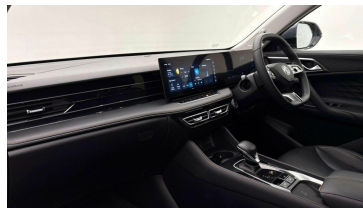

MANGOLETSI

400+ New & Used MG's
Finance from 8.9% APR
www.mangoletsi.com

2024(74) MG HS 1.5 T-GDI Trophy DCT Euro 6 (s/s) 5dr

£18,369 was £18,827

Overview

Mileage	18,288 miles
Fuel Type	Petrol
Engine Size	1.5 l
Bodystyle	Hatchback
Transmission	Automatic
Exterior Colour	Grey
Previous Owners	1
Registration	LC74DFF

12.3in Colour Touchscreen, 12.3in Virtual Driver Information Display, 12v Power Socket, 19in Alloy Wheels - Diamond Cut - Blade, 2nd Row 60-40 Split Fold Seat, 360 Degree Parking Camera, 4x USB Ports - 2 Front and 2 Rear, 8-Speaker Audio System, ABS - Anti-lock Braking System and EBD - Electronic Brakeforce Distribution, Active Emergency Braking with Pedestrian and Bicycle Detection, Active Rear Cross Traffic Alert, Adaptive Cruise Control with Intelligent Speed Limit Assist, Airbags - Side Curtain, Alarm and Engine Immobiliser, Android Auto, Apple CarPlay, Auto Headlights, Black Door Mirrors, Blind Zone Detection with Lane Change Assist, Bluetooth Connection, DAB Audio, DRL - LED Daytime Running Lights, Door Opening Warning - DOW, Driver Attention Alert, Drivers Seat Belt Reminder, Dual Zone Auto Air Conditioning, ESP Electronic Stability Programme, Electric Drivers 6-Way Adjustable Seat with Lumbar Adjustment and Memory Function and Easy Access, Electric Parking Brake with Auto Hold, Electric Passengers 4-Way Adjustable Seat, Electrically Adjustable - Folding - Heated - Body Colour Door Mirrors with Memory, Follow Me Home Headlights, Forward Collision Warning, Front Centre Airbag, Front Centre Armrest with Storage, Front Dual Airbags, Front Fog Lights, Front Passenger Airbag Deactivation Switch, Front Seat Belt Height Adjustment, Front Seatbelt 3 Point Pretensioner and Load Limiter, Front Side Airbags, Front and Rear Electric Windows - One Touch Down on All Windows, Front and Rear Passenger Seat Belt Reminder, Front and Rear Reading Lights, Heated Front Seats, Height and Reach Adjustable Steering Wheel, Hill Start Assist, Keyless Entry with Push Button Engine Start, LED Headlights, LED Rear Lights, Lane Keep Assist with Lane Departure Warning System, Live Services including Weather - Live Traffic - Amazon Music, Multi Function Steering Wheel, Parking Sensors - Front, Parking Sensors - Rear, Power Tailgate, Rain Sensing Wipers, Rear Headrest x3, Rear ISOFIX x2, Rear Privacy Glass, Rear Seatbelt 3 Point x3 Outer Pretensioner and Load Limiter, Remote Central Locking, Satellite Navigation, Silver Roof Rails, Speed Limit Assist, Speed Sensing Locking, TPMS - Tyre Pressure Monitoring System, Traffic Jam Assist, Tyre Repair Kit, Wireless Charging, iSmart

LOCATION